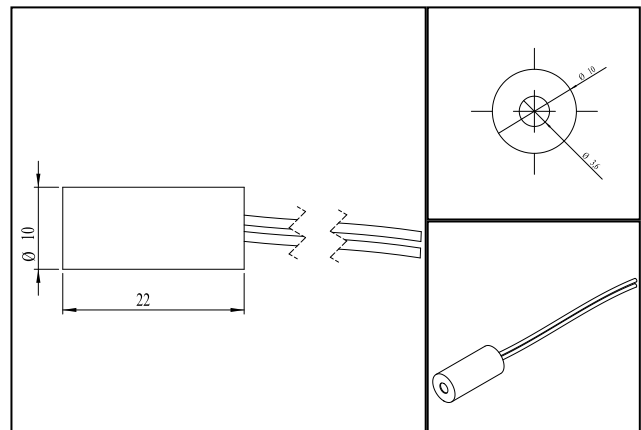

DOE laser, red, 635 nm, 5 mW

DOE219-635-5-5(10x22)
Order Number: 70112108

Main Parameters (*)	min	typ	max	Unit
Wavelength		635		nm
Optical Diode Power		5		mW
Operating Voltage	3	5	5	V DC
Operating Current	25	45	65	mA
Operating Temperature	-20		50	°C
Storage Temperature	-40		80	°C

Main Data

Warranty 1 years

Technical Parameters

Lifetime >3,000 h
RoHS yes

Optical Parameters

Beam Shape	DOE
Laser Class	2M
Divergence	H - 1.0 mrad
Optics	acryl lense
Laser technology	diode
Protection Lens	yes
Focus	fixed

Electrical Parameters

Potential of Housing VDD(+)

Mechanical Parameters

Size	Ø10x22 mm
Material	Brass
Cable length	100 mm
Wire type	26AWG, 0,14mm²
Output Aperture	6 mm
Weight	8.5 g

DOE

Alpha	34°
a	60 mm
Diameter (without holder)	8 mm
Width (without Holder)	1 mm
Material	PMMA

(*) Over the complete operating temperature range

Features

Picture

Cable color

Ground		black	GND
Positive		red	3 - 5, typ 5 V DC

Drawing

Safety Label

Valid Revision

0 | 16-DEC-2020